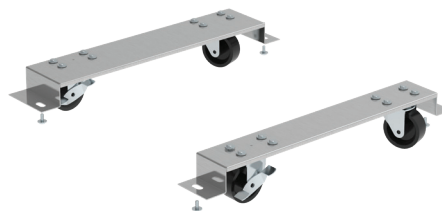

## HS-5408

**For use with:** BB59, BB69, BB59-G,

BB69-G, CC50, CC65, DD59, DD69

*Overall height increased by 2.25"*

## HS-5409

**For use with:** BB80, BB95, BB80-G, BB95-G,

CC80, CC95, DD80, DD95

*Overall height increased by 2.25"*

*Shown installed on shelf (not included)*