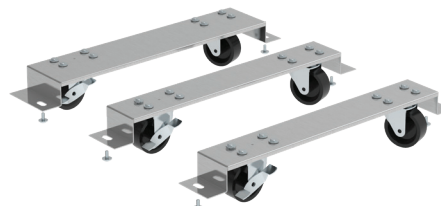

## HS-5408

**For use with:** BB59, BB69, BB59-G,

BB69-G, CC50, CC65, DD59, DD69

*Overall height increased by 2.25"*

## HS-5409

**For use with:** BB80, BB95, BB80-G, BB95-G,

CC80, CC95, DD80, DD95

*Overall height increased by 2.25"*

*Shown installed on shelf (not included)*