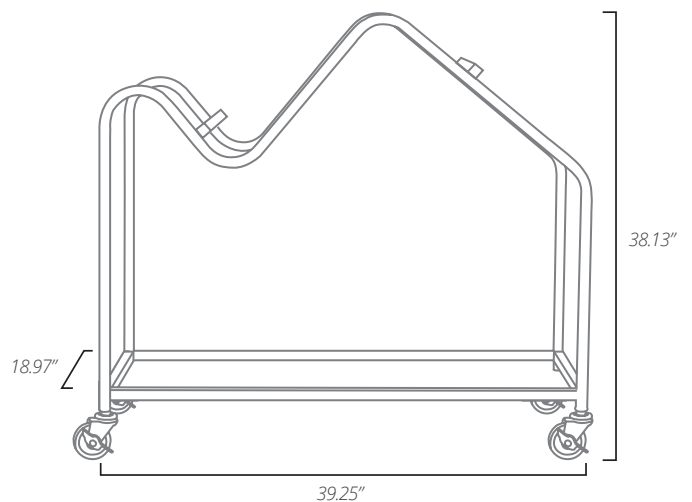

PC400 Stool
300 lbs MAX

PC400

Black Poly Back / Black Poly Seat
Weight - 19.8 lbs

PC401

Black Mesh Back / Black Poly Seat
Weight - 18.5 lbs

STACKS UP TO 20 STOOLS HIGH

Dimension of stack on dolly:
20 stools/stack; 49.25" X 22.25"/stack

PC400 STOOL TRANSPORT CART | 18.7 lbs

Transports PC400 & PC401 Stools

PC400 CHAIRS

PremierComfort® Sled Stacking Chairs offer the same seat and back options as our stools. All PC400 Series Chair and Stool seats wrap down for extra seated support onto a sturdy, polished steel frame. Protective, translucent feet help shield floors, as well as the chair/stool itself during stacking and storing. Our PC400 Chair Transport Cart stores up to 30 chairs high!

PC400 Chair
300 lbs MAX

PC400

Black Poly Back / Black Poly Seat
Weight - 14.3 lbs

PC401

Black Mesh Back / Black Poly Seat
Weight - 13.7 lbs

STACKS UP TO 30 CHAIRS HIGH

*Dimension of stack on dolly:
30 chairs/stack; 38.25" X 21"/stack*