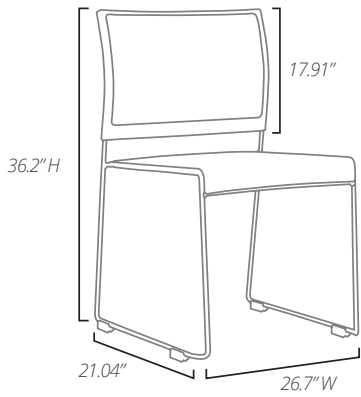

PC400 Stool
300 lbs MAX

PC400

Black Poly Back / Black Poly Seat
Weight - 19.8 lbs

PC401

Black Mesh Back / Black Poly Seat
Weight - 18.5 lbs

STACKS UP TO 20 STOOLS HIGH

Dimension of stack on dolly:
20 stools/stack; 49.25" X 22.25"/stack

PC400 STOOL TRANSPORT CART | 18.7 lbs

Transports PC400 & PC401 Stools

PC400 CHAIRS

PremierComfort® Sled Stacking Chairs offer the same seat and back options as our stools. All PC400 Series Chair and Stool seats wrap down for extra seated support onto a sturdy, polished steel frame. Protective, translucent feet help shield floors, as well as the chair/stool itself during stacking and storing. Our PC400 Chair Transport Cart stores up to 30 chairs high!

PC400 Chair
300 lbs MAX

PC400

Black Poly Back / Black Poly Seat
Weight - 14.3 lbs

PC401

Black Mesh Back / Black Poly Seat
Weight - 13.7 lbs

STACKS UP TO 30 CHAIRS HIGH

*Dimension of stack on dolly:
30 chairs/stack; 38.25" X 21"/stack*