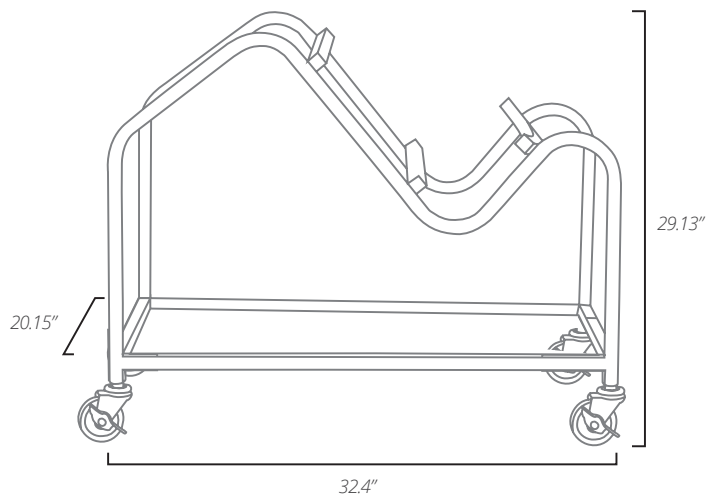

PC400 STOOL TRANSPORT CART | 18.7 lbs

Transports PC400 & PC401 Stools

PC400 CHAIRS

PremierComfort® Sled Stacking Chairs offer the same seat and back options as our stools. All PC400 Series Chair and Stool seats wrap down for extra seated support onto a sturdy, polished steel frame. Protective, translucent feet help shield floors, as well as the chair/stool itself during stacking and storing. Our PC400 Chair Transport Cart stores up to 30 chairs high!

PC400 Chair
300 lbs MAX

PC400

Black Poly Back / Black Poly Seat
Weight - 14.3 lbs

PC401

Black Mesh Back / Black Poly Seat
Weight - 13.7 lbs

STACKS UP TO 30 CHAIRS HIGH

*Dimension of stack on dolly:
30 chairs/stack; 38.25" X 21"/stack*