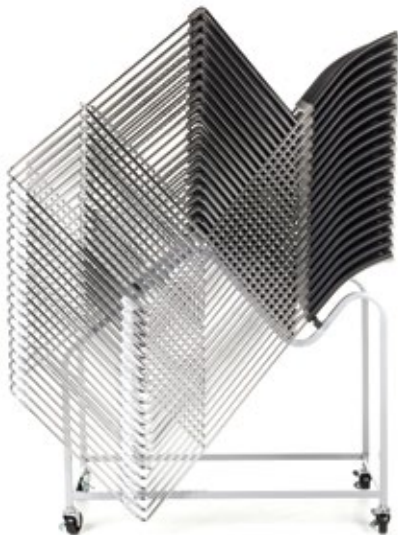

PremierComfort®
Sled Stacking Chairs/Stools (PC400 Series)

1.800.762.0415 | psfurniture.com

PC400 STOOLS

PremierComfort® Sled Stacking Stools are available in our PC400 Series, which stack perfectly and incredibly compact. They are offered in different combinations of black poly or black mesh back options. The attractive mesh design boasts stylish, durable comfort. Our PC400 Stool Transport Cart stores an incredible 20 stools high!

PC400 Stool
300 lbs MAX

PC400

Black Poly Back / Black Poly Seat
Weight - 19.8 lbs

PC401

Black Mesh Back / Black Poly Seat
Weight - 18.5 lbs

STACKS UP TO 20 STOOLS HIGH

Dimension of stack on dolly:
20 stools/stack; 49.25" X 22.25"/stack

PC400 STOOL TRANSPORT CART | 18.7 lbs

Transports PC400 & PC401 Stools

PC400 CHAIRS

PremierComfort® Sled Stacking Chairs offer the same seat and back options as our stools. All PC400 Series Chair and Stool seats wrap down for extra seated support onto a sturdy, polished steel frame. Protective, translucent feet help shield floors, as well as the chair/stool itself during stacking and storing. Our PC400 Chair Transport Cart stores up to 30 chairs high!

PC400 Chair
300 lbs MAX

PC400

Black Poly Back / Black Poly Seat
Weight - 14.3 lbs

PC401

Black Mesh Back / Black Poly Seat
Weight - 13.7 lbs

STACKS UP TO 30 CHAIRS HIGH

*Dimension of stack on dolly:
30 chairs/stack; 38.25" X 21"/stack*