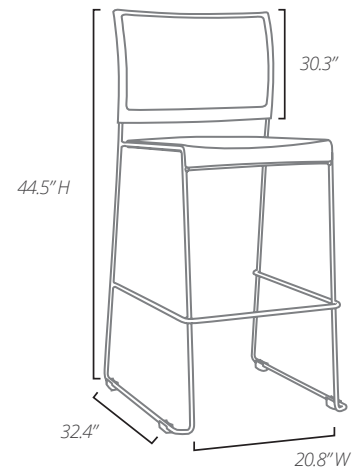

PremierComfort®
Sled Stacking Chairs/Stools (PC400 Series)

1.800.762.0415 | psfurniture.com

PC400 STOOLS

PremierComfort® Sled Stacking Stools are available in our PC400 Series, which stack perfectly and incredibly compact. They are offered in different combinations of black poly or black mesh back options. The attractive mesh design boasts stylish, durable comfort. Our PC400 Stool Transport Cart stores an incredible 20 stools high!

PC400 Stool
300 lbs MAX

PC400

Black Poly Back / Black Poly Seat
Weight - 19.8 lbs

PC401

Black Mesh Back / Black Poly Seat
Weight - 18.5 lbs

STACKS UP TO 20 STOOLS HIGH

Dimension of stack on dolly:
20 stools/stack; 49.25" X 22.25"/stack

PC400 STOOL TRANSPORT CART | 18.7 lbs

Transports PC400 & PC401 Stools

PC400 CHAIRS

PremierComfort® Sled Stacking Chairs offer the same seat and back options as our stools. All PC400 Series Chair and Stool seats wrap down for extra seated support onto a sturdy, polished steel frame. Protective, translucent feet help shield floors, as well as the chair/stool itself during stacking and storing. Our PC400 Chair Transport Cart stores up to 30 chairs high!

PC400 Chair
300 lbs MAX

PC400

Black Poly Back / Black Poly Seat
Weight - 14.3 lbs

PC401

Black Mesh Back / Black Poly Seat
Weight - 13.7 lbs

STACKS UP TO 30 CHAIRS HIGH

*Dimension of stack on dolly:
30 chairs/stack; 38.25" X 21"/stack*