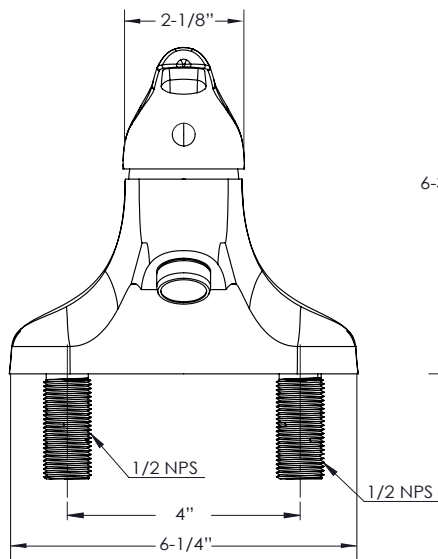

WARNING: Plumbing connections should be made by qualified personnel who will observe all applicable plumbing, sanitary and safety codes.
California Proposition 65 Warning