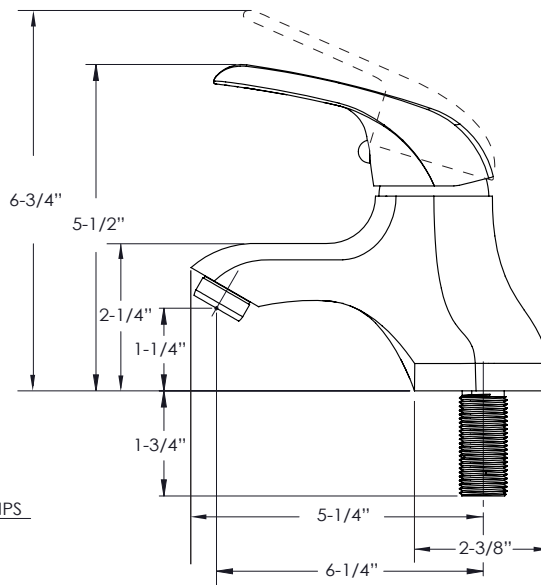

WARNING: Plumbing connections should be made by qualified personnel who will observe all applicable plumbing, sanitary and safety codes.
California Proposition 65 Warning