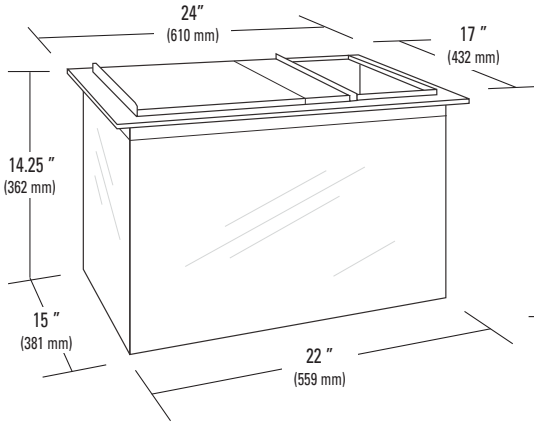

Features

- One inch molded polyurethane structural insulation on all sides and bottom
- Stainless steel construction with or without sealed in high performance cold plate
- Drop In models available with sealed in cold plate; 1/2" drain
- Free Standing models available with sealed in cold plate
- NSF approved sliding lids
- Patent-pending 3/8"-1/4" barbed outlet fittings

- IC 415 Drop In
- IC 415 Free Standing
- IC 415 Knockdown
- IC 421 Drop In
- IC 421 Free Standing
- IC 421 Knockdown

IC 415 Drop In

IC 421 Knockdown

IC 421 Free Standing

Dimensions

IC 415 Drop In:

8 Circuit Cold Plate - 22" W x 15" D x 14.25" H
(559 mm W x 381 mm D x 362 mm H)

IC 421 Drop In:

9 Circuit Cold Plate - 23" W x 21" D x 17.25" H
(584 mm W x 533 mm D x 438 mm H)

IC 415 Free Standing:

8 Circuit Cold Plate - 22" W x 15" D x 14" H
(559 mm W x 381 mm D x 356 mm H)

IC 421 Free Standing:

9 Circuit Cold Plate - 23" W x 21" D x 18" H
(584 mm W x 533 mm D x 457 mm H)

IC 415 Knockdown:

8 Circuit Cold Plate - 22" W x 15" D x 34" H
(559 mm W x 381 mm D x 864 mm H)

IC 421 Knockdown:

9 Circuit Cold Plate - 23" W x 21" D x 34" H
(584 mm W x 533 mm D x 864 mm H)