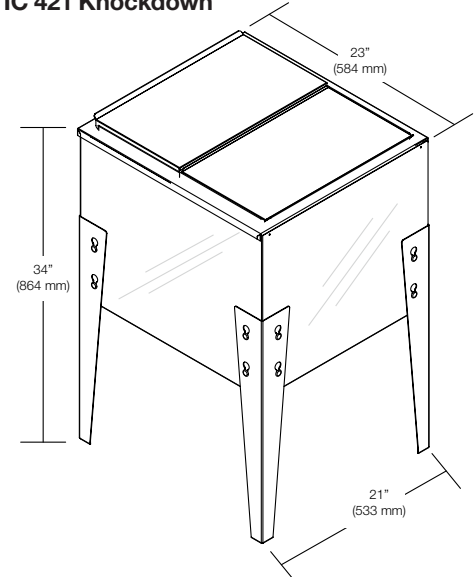

Features

- One inch molded polyurethane structural insulation on all sides and bottom
- Stainless steel construction with or without sealed in high performance cold plate
- Drop In models available with sealed in cold plate; 1/2" drain
- Free Standing models available with sealed in cold plate
- NSF approved sliding lids
- Patent-pending 3/8"-1/4" barbed outlet fittings

- IC 415 Drop In
- IC 415 Free Standing
- IC 415 Knockdown
- IC 421 Drop In
- IC 421 Free Standing
- IC 421 Knockdown

IC 415 Drop In

IC 421 Knockdown

IC 421 Free Standing

Dimensions

IC 415 Drop In:

8 Circuit Cold Plate - 22" W x 15" D x 14.25" H
(559 mm W x 381 mm D x 362 mm H)

IC 421 Drop In:

9 Circuit Cold Plate - 23" W x 21" D x 17.25" H
(584 mm W x 533 mm D x 438 mm H)

IC 415 Free Standing:

8 Circuit Cold Plate - 22" W x 15" D x 14" H
(559 mm W x 381 mm D x 356 mm H)

IC 421 Free Standing:

9 Circuit Cold Plate - 23" W x 21" D x 18" H
(584 mm W x 533 mm D x 457 mm H)

IC 415 Knockdown:

8 Circuit Cold Plate - 22" W x 15" D x 34" H
(559 mm W x 381 mm D x 864 mm H)

IC 421 Knockdown:

9 Circuit Cold Plate - 23" W x 21" D x 34" H
(584 mm W x 533 mm D x 864 mm H)