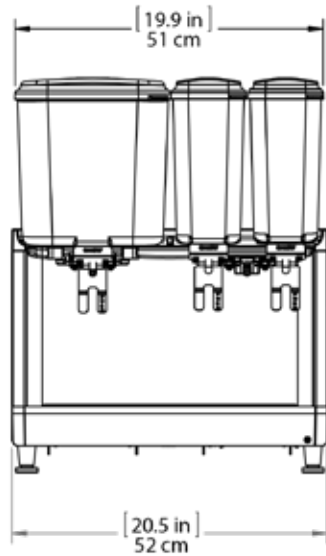

SIMPLICITY™ BUBBLER®

TRIPLE COMBO

Model CS-3D-16
represented

MODEL	DESCRIPTION	ELECTRICAL	PRODUCT DIMENSIONS (H X W X D)	SHIP DIMENSIONS (H X W X D)	SHIP WEIGHT IN TWO BOXES
CS-3D-16* Base: (231-00234) Bowl: (231-00547)	(2) 2.4 gallon (9 L) and (1) 4.75 gallon (18 L) bowls Agitator model	120V 60 Hz 8.5A	27.5" x 20.5" x 17.75" (70 cm x 52 cm x 45 cm)	Base: 20.8" x 19" x 24.8" (53 cm x 48 cm x 63 cm) Bowl: 25.6" x 22.4" x 12.2" (65 cm x 57 cm x 31 cm)	Total: 99 lbs. (44.9 kg) Base: 77 lbs. (34.9 kg) Bowl: 22 lbs. (10 kg)
CS-3D-16-S* Base: (231-00236) Bowl: (231-00548)	(2) 2.4 gallon (9 L) and (1) 4.75 gallon (18 L) bowls Spray model	120V 60 Hz 8.5A	27.5" x 20.5" x 17.75" (70 cm x 52 cm x 45 cm)	Base: 20.8" x 19" x 24.8" (53 cm x 48 cm x 63 cm) Bowl: 25.6" x 22.4" x 12.2" (65 cm x 57 cm x 31 cm)	Total: 99 lbs. (44.9 kg) Base: 77 lbs. (34.9 kg) Bowl: 22 lbs. (10 kg)
CS-3D-22 Base: (231-00233) Bowl: (231-00547)	(2) 2.4 gallon (9 L) and (1) 4.75 gallon (18 L) bowls Agitator model	230V 50/60 Hz 4.0A	27.5" x 20.5" x 17.75" (70 cm x 52 cm x 45 cm)	Base: 20.8" x 19" x 24.8" (53 cm x 48 cm x 63 cm) Bowl: 25.6" x 22.4" x 12.2" (65 cm x 57 cm x 31 cm)	Total: 99 lbs. (44.9 kg) Base: 77 lbs. (34.9 kg) Bowl: 22 lbs. (10 kg)
CS-3D-22-S Base: (231-00235) Bowl: (231-00548)	(2) 2.4 gallon (9 L) and (1) 4.75 gallon (18 L) bowls Spray model	230V 50/60 Hz 4.0A	27.5" x 20.5" x 17.75" (70 cm x 52 cm x 45 cm)	Base: 20.8" x 19" x 24.8" (53 cm x 48 cm x 63 cm) Bowl: 25.6" x 22.4" x 12.2" (65 cm x 57 cm x 31 cm)	Total: 99 lbs. (44.9 kg) Base: 77 lbs. (34.9 kg) Bowl: 22 lbs. (10 kg)

*Electrical: NEMA 5-15P line cord included.

Refrigeration: 1/10 hp.

Note: Product Dimension Height includes 4" (10 cm) legs

OPTIONS

Condenser Filter (210-00585) - Protect your condenser with a removable, easy-to-clean filter