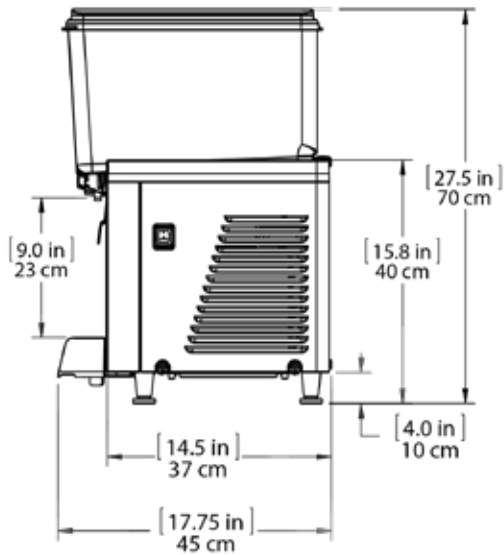

SIMPLICITY™ BUBBLER®

TRIPLE COMBO

Model CS-3D-16
represented

MODEL	DESCRIPTION	ELECTRICAL	PRODUCT DIMENSIONS (H X W X D)	SHIP DIMENSIONS (H X W X D)	SHIP WEIGHT IN TWO BOXES
CS-3D-16* Base: (231-00234) Bowl: (231-00547)	(2) 2.4 gallon (9 L) and (1) 4.75 gallon (18 L) bowls Agitator model	120V 60 Hz 8.5A	27.5" x 20.5" x 17.75" (70 cm x 52 cm x 45 cm)	Base: 20.8" x 19" x 24.8" (53 cm x 48 cm x 63 cm) Bowl: 25.6" x 22.4" x 12.2" (65 cm x 57 cm x 31 cm)	Total: 99 lbs. (44.9 kg) Base: 77 lbs. (34.9 kg) Bowl: 22 lbs. (10 kg)
CS-3D-16-S* Base: (231-00236) Bowl: (231-00548)	(2) 2.4 gallon (9 L) and (1) 4.75 gallon (18 L) bowls Spray model	120V 60 Hz 8.5A	27.5" x 20.5" x 17.75" (70 cm x 52 cm x 45 cm)	Base: 20.8" x 19" x 24.8" (53 cm x 48 cm x 63 cm) Bowl: 25.6" x 22.4" x 12.2" (65 cm x 57 cm x 31 cm)	Total: 99 lbs. (44.9 kg) Base: 77 lbs. (34.9 kg) Bowl: 22 lbs. (10 kg)
CS-3D-22 Base: (231-00233) Bowl: (231-00547)	(2) 2.4 gallon (9 L) and (1) 4.75 gallon (18 L) bowls Agitator model	230V 50/60 Hz 4.0A	27.5" x 20.5" x 17.75" (70 cm x 52 cm x 45 cm)	Base: 20.8" x 19" x 24.8" (53 cm x 48 cm x 63 cm) Bowl: 25.6" x 22.4" x 12.2" (65 cm x 57 cm x 31 cm)	Total: 99 lbs. (44.9 kg) Base: 77 lbs. (34.9 kg) Bowl: 22 lbs. (10 kg)
CS-3D-22-S Base: (231-00235) Bowl: (231-00548)	(2) 2.4 gallon (9 L) and (1) 4.75 gallon (18 L) bowls Spray model	230V 50/60 Hz 4.0A	27.5" x 20.5" x 17.75" (70 cm x 52 cm x 45 cm)	Base: 20.8" x 19" x 24.8" (53 cm x 48 cm x 63 cm) Bowl: 25.6" x 22.4" x 12.2" (65 cm x 57 cm x 31 cm)	Total: 99 lbs. (44.9 kg) Base: 77 lbs. (34.9 kg) Bowl: 22 lbs. (10 kg)