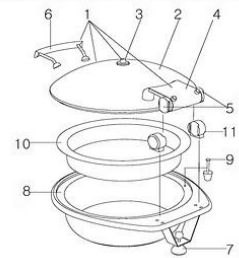

www.smartbuffetware.com

Specifications

Carton Quantity	1
Length (inches)	17.0
Width (inches)	19.5
Height (inches)	9.0
Weight	18.0