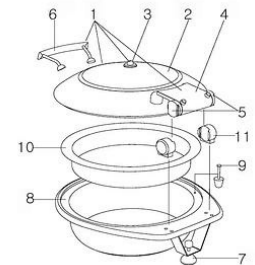

www.smartbuffetware.com

Specifications

Carton Quantity	1
Length (inches)	14.75
Width (inches)	17.25
Height (inches)	7.5
Weight	13.0