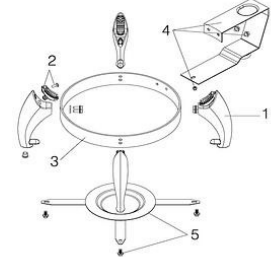

The SMART Medium Round Removable Base, Stainless Steel 1A11260

The Medium SMART Round Base is removable and it is made from 18-10 stainless steel.

Item No: **1A11260**

Description: Smart Medium Round Stand

#	Item Number	Description	EA
1	1A11261240	Leg, screws included	1 EA
2	1A11261260	Receiver pad, screws included	1 EA
3	1A11260210	Round Frame	1 EA
4	1A11260330	Back Supporter, screws included	1EA
5	1A11260300	Burner Holder Frame, screws included	1EA

www.smartbuffetware.com

Specifications

Carton Quantity	1
Length (inches)	14.75
Width (inches)	10.25
Height (inches)	5.75
Weight	9.0